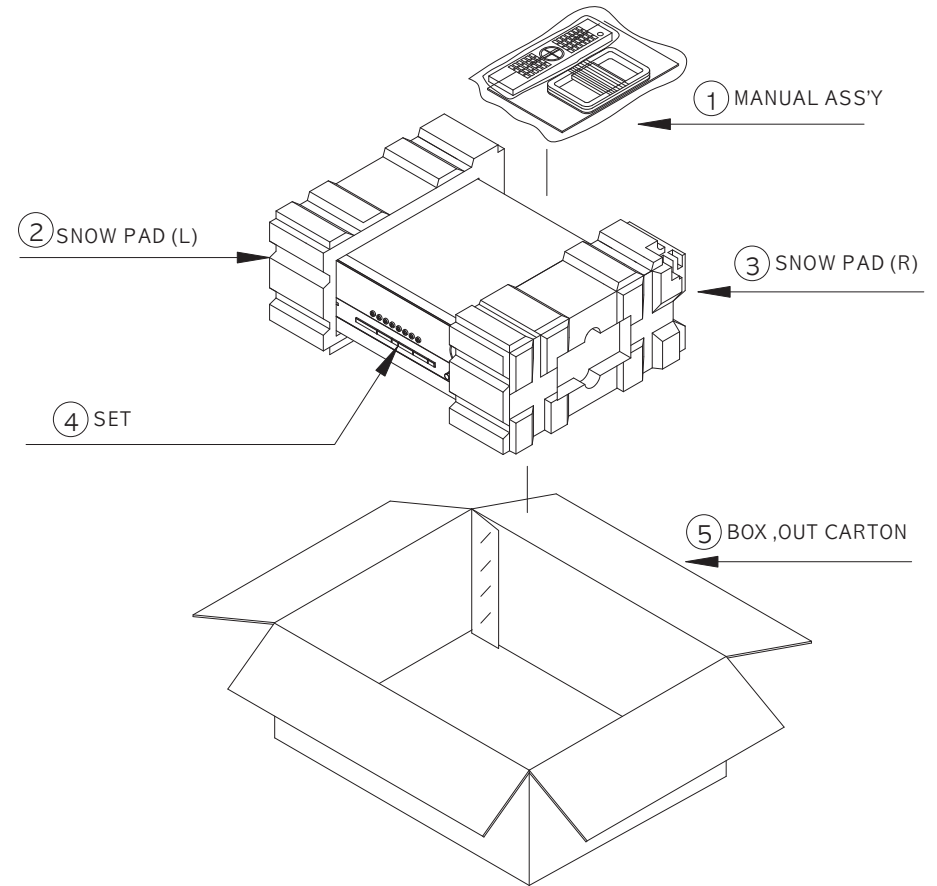

### 1. Instruction manual ass'y - Accessories

NO	DESCRIPTION	PARTS NO.	Q.ty
1	POLY BAG		1
2	CARD WARRANTY	ZKC1113HA00-9	1
3	AM LOOP ANTENNA ASS'Y	CSA1A027Z	1
4	BATTERY		3
5	INSTRUCTION MANUAL	CQX1A951Z	1
6	FM 1 POL ANT(UL)	CSA1A019Z	1
7	REMOCON TRANSMITTER ASS'Y	RB30C00	1
8	SHEET GUIDE	CQE1A227Z	1
9	STAPLE		3

### 2. Package Drawing

NO	DESCRIPTION	PARTS NO.	Q.ty
1	MANUAL ASSY		1
2	SNOW,PAD(L)	CPS4A564	1
3	SNOW,PAD(R)	CPS4A565	1
4	SET	AVR 335	1
5	BOX,OUT CARTON	CPG1A775X	1